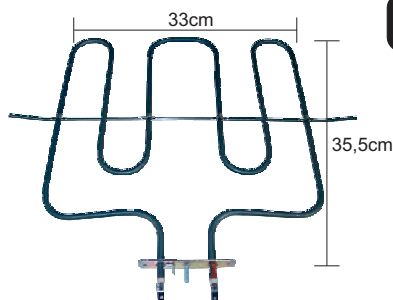

GK-01-31

NTIZA 46

NARDI
1900w/230v