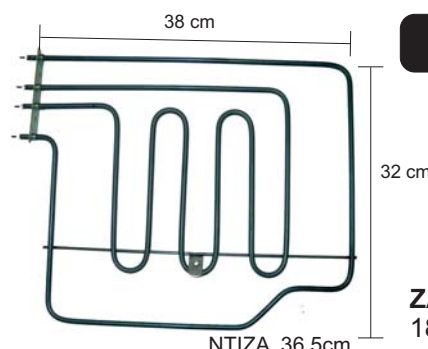

2000w+1000w/230v  
CELECT

NTIZA 35,5cm

**GK-01-075**

ZANUSSI  
1800w+1000w/230v

NTIZA 36,5cm