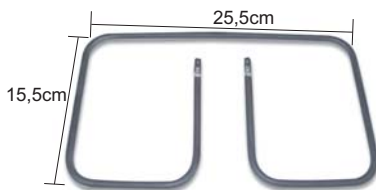

900W-110V
HOBBY

AN-23-04

900W-110V
FISLER

AN-23-05