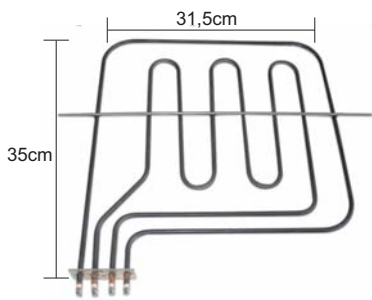

THERMIS

Domestic Oven Heating Elements

GK-01-123

NTIZA 42

ARISTON
1800w+800w/230v