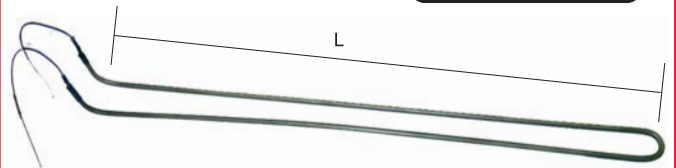

AN-21-2119

680w/230v
L=58cm