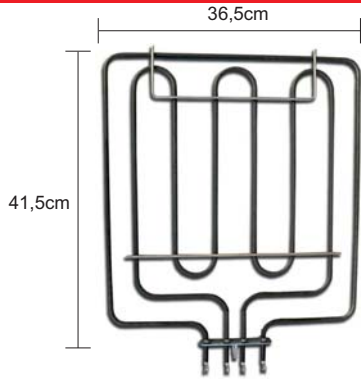

THERMIS

Domestic Oven Heating Elements

GK-01-0690

SIEMENS
830w+450w/230v