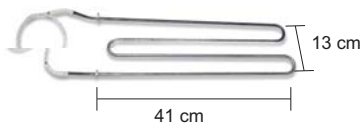

## Heating Elements for Electric storage heating radiators

AN-15-12

SIEMENS  
2000w/230v

AN-15-120

SIEMENS  
1600w/230v

AN-15-1201

SIEMENS  
750w/230v

AN-15-1200