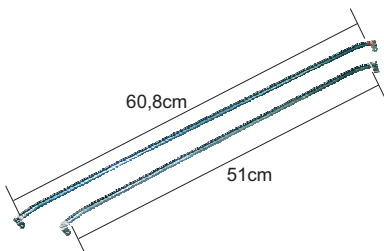

AN-28-15

INOX Φ 6.5
1500w/110v