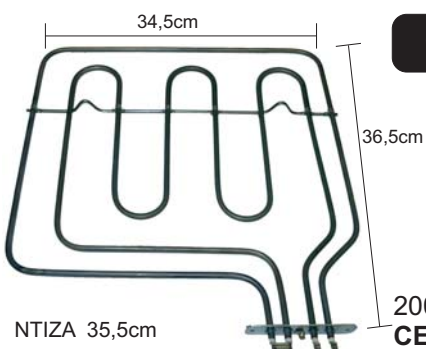

GK-01-074

2000w+1000w/230v
CELECT

NTIZA 35,5cm