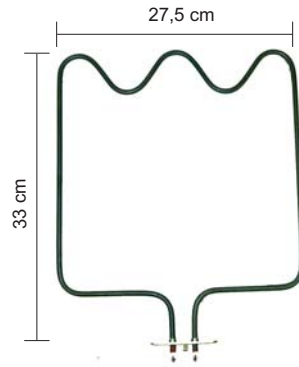

GK-01-031

1200w/230v

GK-01-032

1200w/230v
SCHAUB LORENZ