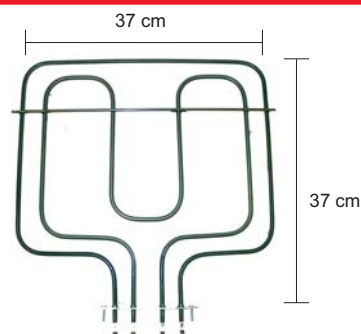

GK-01-32

TEBA
1800w+1000w/230v