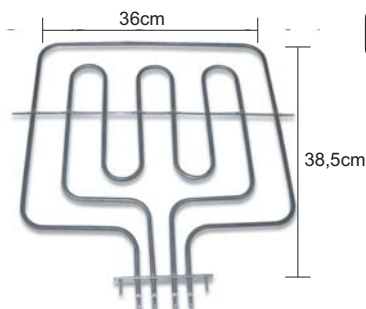

GK-01-26

NTIZA 42,5

Gorenje
2000w+1000w/230v