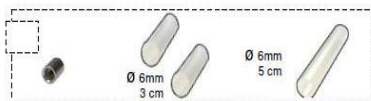

AN-16-59

Accessories for
connection FTSH