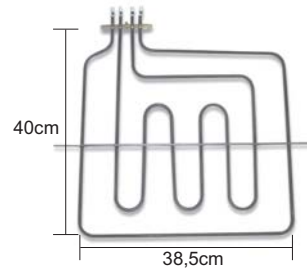

## Domestic Oven Heating Elements

GK-01-10

NTIZA 34

**ELCO**  
1000w+2000w/230v

GK-01-101

NTIZA 48,5

**ELCO N.T.**  
1000w+2000w/230v

GK-01-102