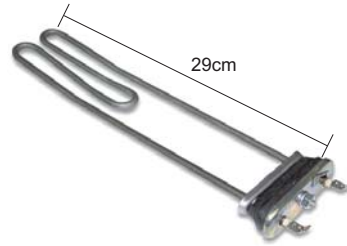

AN-10-08

INDESIT
2000w/230v