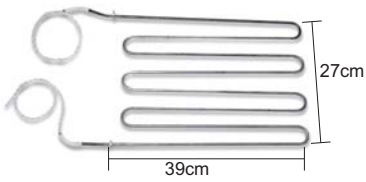

THERMIS

Heating Elements for Electric storage heating radiators

AN-15-12

SIEMENS
2000w/230v

AN-15-120