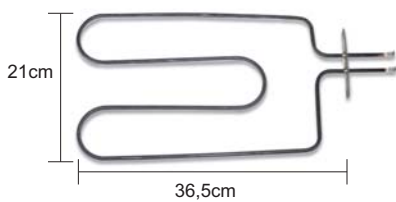

## Domestic Oven Heating Elements

GK-01-123

NTIZA 42

ARISTON  
1800w+800w/230v

GK-01-124

NTIZA 44

ARISTON  
1400w+1000w/230v

GK-01-181