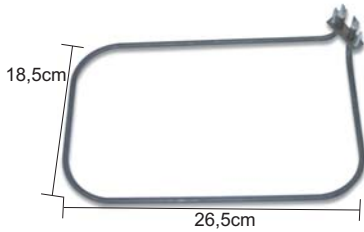

THERMIS

Domestic Oven Heating Elements

GK-01-21

1300w/230v AEG