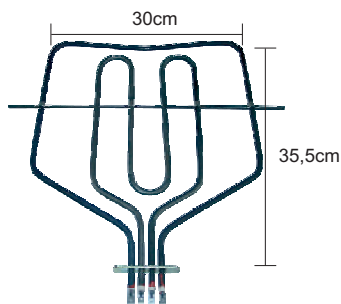

GK-01-29

NTIZA 39,2cm

ELBA
1100w+1500w/230v