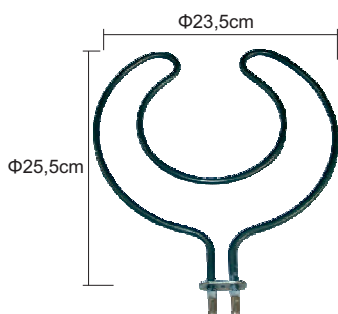

THERMIS

Heating Elements for BBQ

GK-01-180

NTIZA 50

2x1500w/230v

GK-01-185

NTIZA 28

2000w/230v
N.T. TEFAL

GK-01-186

NTIZA 25,7

2100w/230v
SEVERIN

GK-01-183

1300w/230v

GK-01-18

TEFAL
2000w/230v

GK-01-187

DELONGHI
1900w/230v

GK-01-188

DELONGHI
1000w+1450w/230v

GK-05-Φ3

850w/230v

GK-05-Φ55

1150w/230v