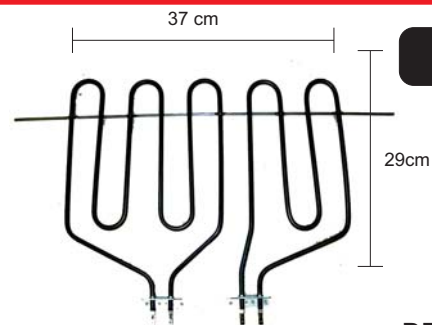

DELONGHI
1900w/230v

GK-01-188

DELONGHI
1000w+1450w/230v

GK-05-Φ3