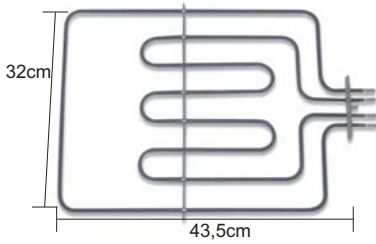

THERMIS

Domestic Oven Heating Elements

GK-01-10

NTIZA 34

ELCO
1000w+2000w/230v

GK-01-101