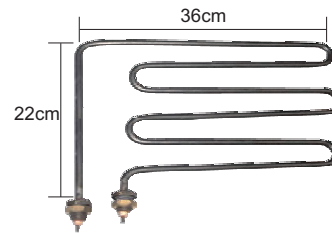

AN-17-050

2000w/230v