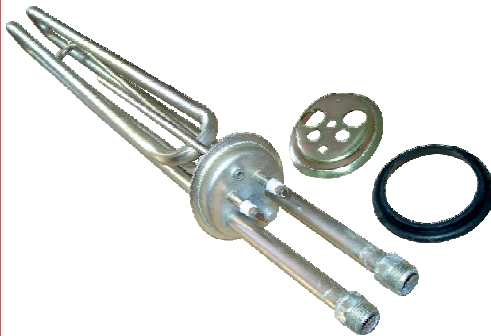

Convert Water Heaters to Boiler Serpentine

AN-03-09	Oval Metal flange 3mm Galvanized Steel
AN-03-10	Oval Rubber Gasket N.T. E.P.D.M.
AN-03-12	Oval N.T. 4000w/230v Φ15 L= 800mm
AN-03-13	Oval N.T. 4000w/230v Φ15 L= 600mm