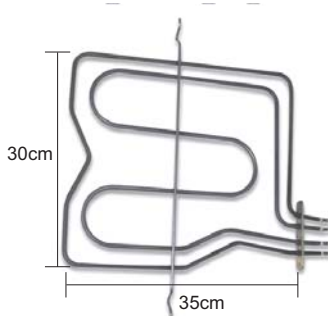

**SCHAUB LORENZ**  
**-ESKIMO**  
2000w+1100w/230v

**GK-01-12**

**NTIZA 35,5**

**IZOLA**  
2000w/230v

**GK-01-120**

**ARISTON-MERLONI**  
2000w+1100w/230v

**GK-01-122**

**NTIZA 43,5**