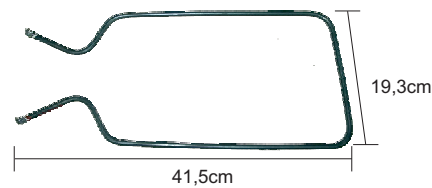

## Domestic Oven Heating Elements

**GK-01-1600**

**AEG-ZANUSSI-  
ALNO 1000w/230v**

**GK-01-161**

**ELCO 1300w/230v**

**GK-01-162**

**1300w/230v  
SHARF**

**GK-01-164**