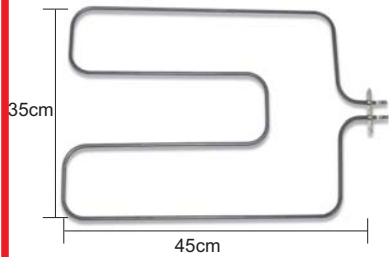

THERMIS

Domestic Oven Heating Elements