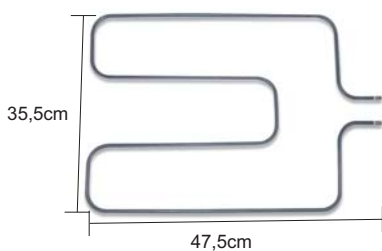

THERMIS

Domestic Oven Heating Elements

GK-01-031

1200w/230v

GK-01-032

1200w/230v
SCHAUB LORENZ

GK-01-04

1400w/230v
GORENJE

GK-01-05

1300w/230v

GK-01-051

ELCO
1400w/230v

GK-01-052

1400w/230v
ELCO

GK-01-054

NARDI
1400w/230v

GK-01-055

MORRIS
1200w/230v

GK-01-06

1600w/230v

GK-01-061

1600w/230v