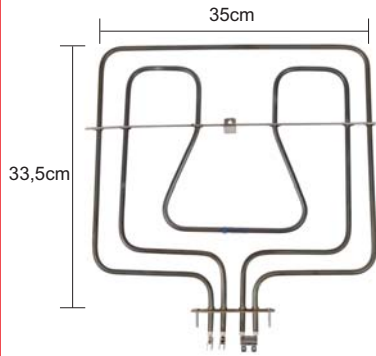

THERMIS

Domestic Oven Heating Elements

GK-01-078

ZANUSSI
1650w+800w/230v