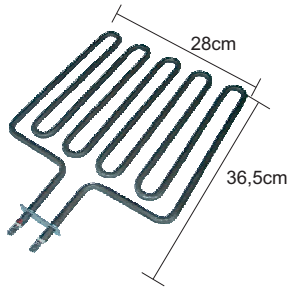

## Heating Elements for SAUNA - JACUZZI

**AN-17-07**

1750w/230v

**AN-17-070**

2000w/230v

**AN-17-071**

3000w/230v

**AN-17-05**