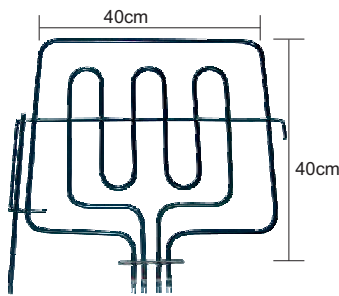

## Domestic Oven Heating Elements

GK-01-10

NTIZA 34

**ELCO**  
1000w+2000w/230v

GK-01-101

NTIZA 48,5

**ELCO N.T.**  
1000w+2000w/230v

GK-01-102