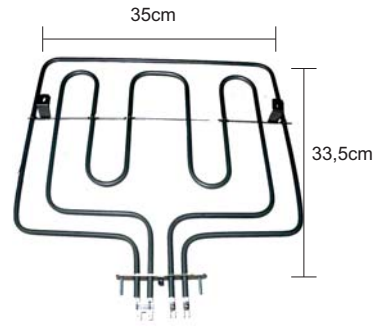

GK-01-077

NTIZA 37cm

ZANUSSI
1750w+800w/230v