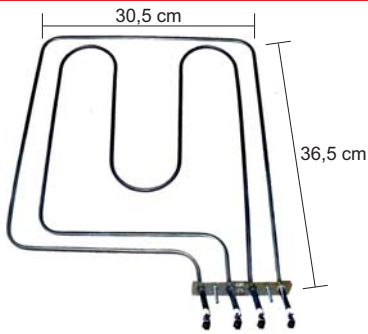

THERMIS

Domestic Oven Heating Elements

GK-01-076

2000w+900w/230v
SCHAUB LORENZ