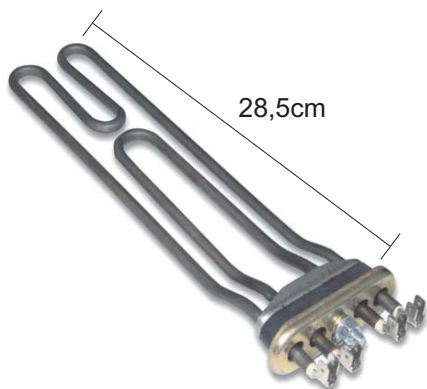

AN-10-044	ARISTON - INDESIT 1700w+1100w
AN-10-045	ZANUSSI - PITSOS 1950w+950w