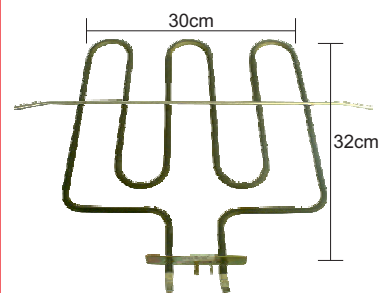

1300w/230v

GK-01-26

NTIZA 42,5

Gorenje  
2000w+1000w/230v

GK-01-29

NTIZA 39,2cm

ELBA  
1100w+1500w/230v

GK-01-30