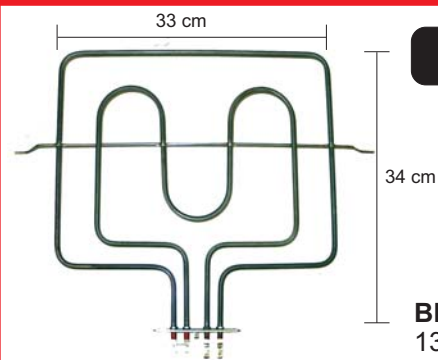

GK-01-34

BEKO
1300w+1000w/230v