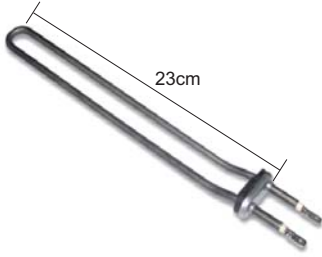

THERMIS

Heating Elements for washing machine

AN-10-15

CONSTRUCTA
950w/230v