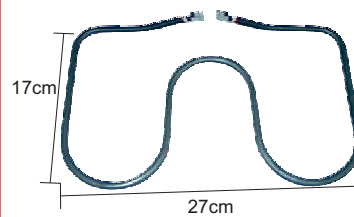

THERMIS

Toasters Heating Elements

AN-23-00

800W-110V
SEB

AN-23-01

900W-110V
HOBBY

AN-23-02

750W-230V
HOBBY

AN-23-03

900W-110V
HOBBY

AN-23-04

900W-110V
FISLER

AN-23-05

900W-230V
PHILLIPS

AN-23-08

900W-110V
HOBBY

AN-23-09

1000W-230V ή 110V
HOBBY

AN-23-10

850W-230V
ELECTRICA

AN-23-051

1000W/230V
PHILIPS